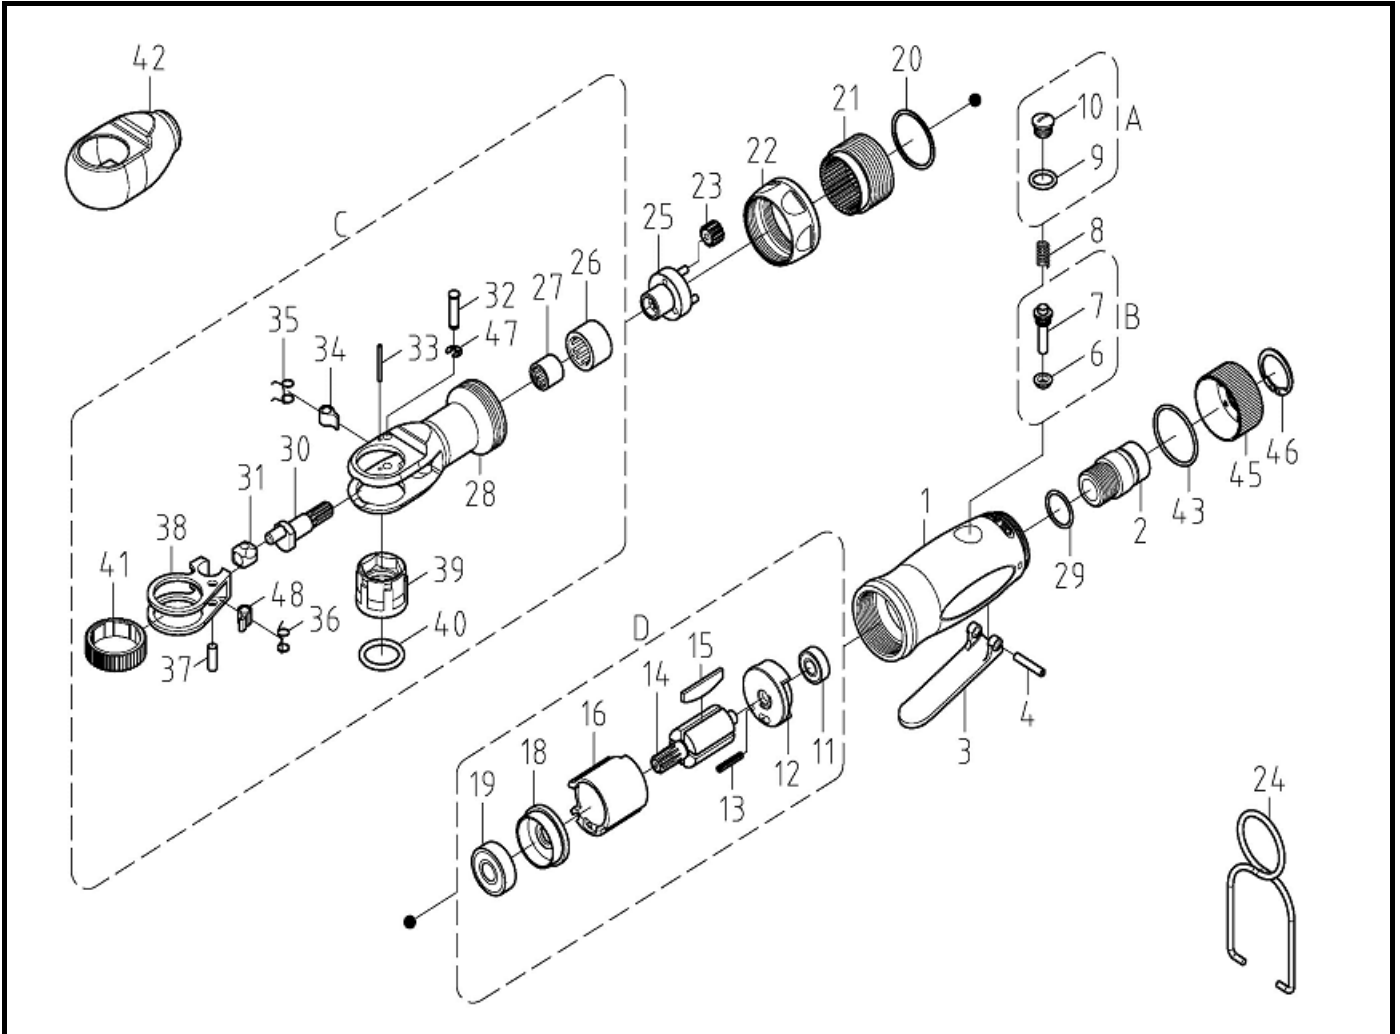

OS-8313L **GAV** HAVALI KOMBİNE

ITEM NO.	DESCRIPTION	Q'TY	ITEM NO.	DESCRIPTION	Q'TY
1	Housing	1	26	Needle Bearing	1
2	Air Inlet	1	27	Needle Bearing	1
3	Trigger	1	28	Ratchet Housing	1
4	Spring Pin	1	29	O-Ring	1
6	Packing	1	30	Eccentric Shaft	1
7	Pin Valve Rod	1	31	Drive Bushing	1
8	Spring	1	32	Pin	1
9	O-Ring	1	33	Spring Pin	1
10	Screw	1	34	Ratchet Pawl	1
11	Ball Bearing	1	35	Spring	1
12	Rear Plate	1	36	Spring	1
13	Spring Pin	1	37	Pin	1
14	Rotor	1	38	Yoke	1
15	Blade	4	39	Bushing	1
16	Cylinder	1	40	O-Ring	1
18	Front Plate	1	41	Gear	1
19	Ball Bearing	1	42	Cover	1
20	Washer	1	43	O-Ring	1
21	Internal Gear	1	45	Exhaust Deflector	1
22	Lock Nut	1	46	Inverted Retaining Ring	1
23	Gear	3	47	E-Ring	1
24	Suspension Ring	1	48	Ratchet Pawl	1
25	Gear Carrier	1			